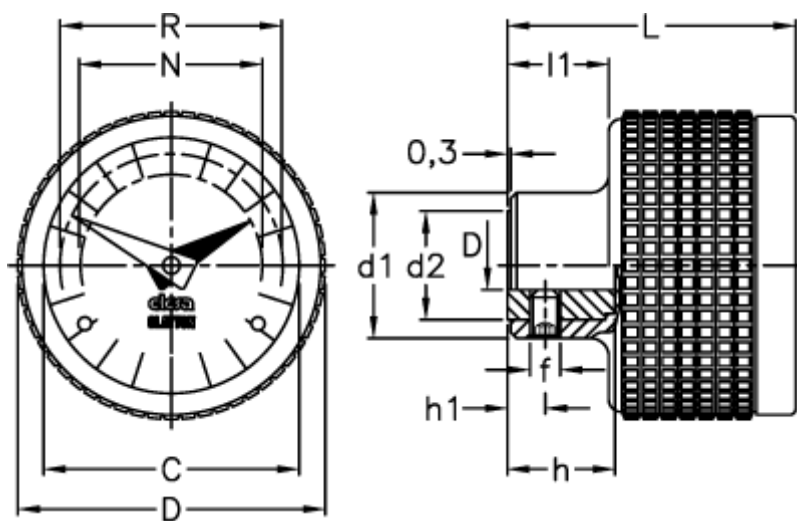

Data Sheet

Article number: 2307056175

Description: Gravity indicator CE.56175
MBT.50/GA11-0030-D

Measures

C	= 42	L	= 48
D	= 51	l1	= 16.5
d1	= 24	N	= 30
d2	= 18	R	= 37
d H7	= 8		
f	= M5		
h	= 17		
h1	= 6		